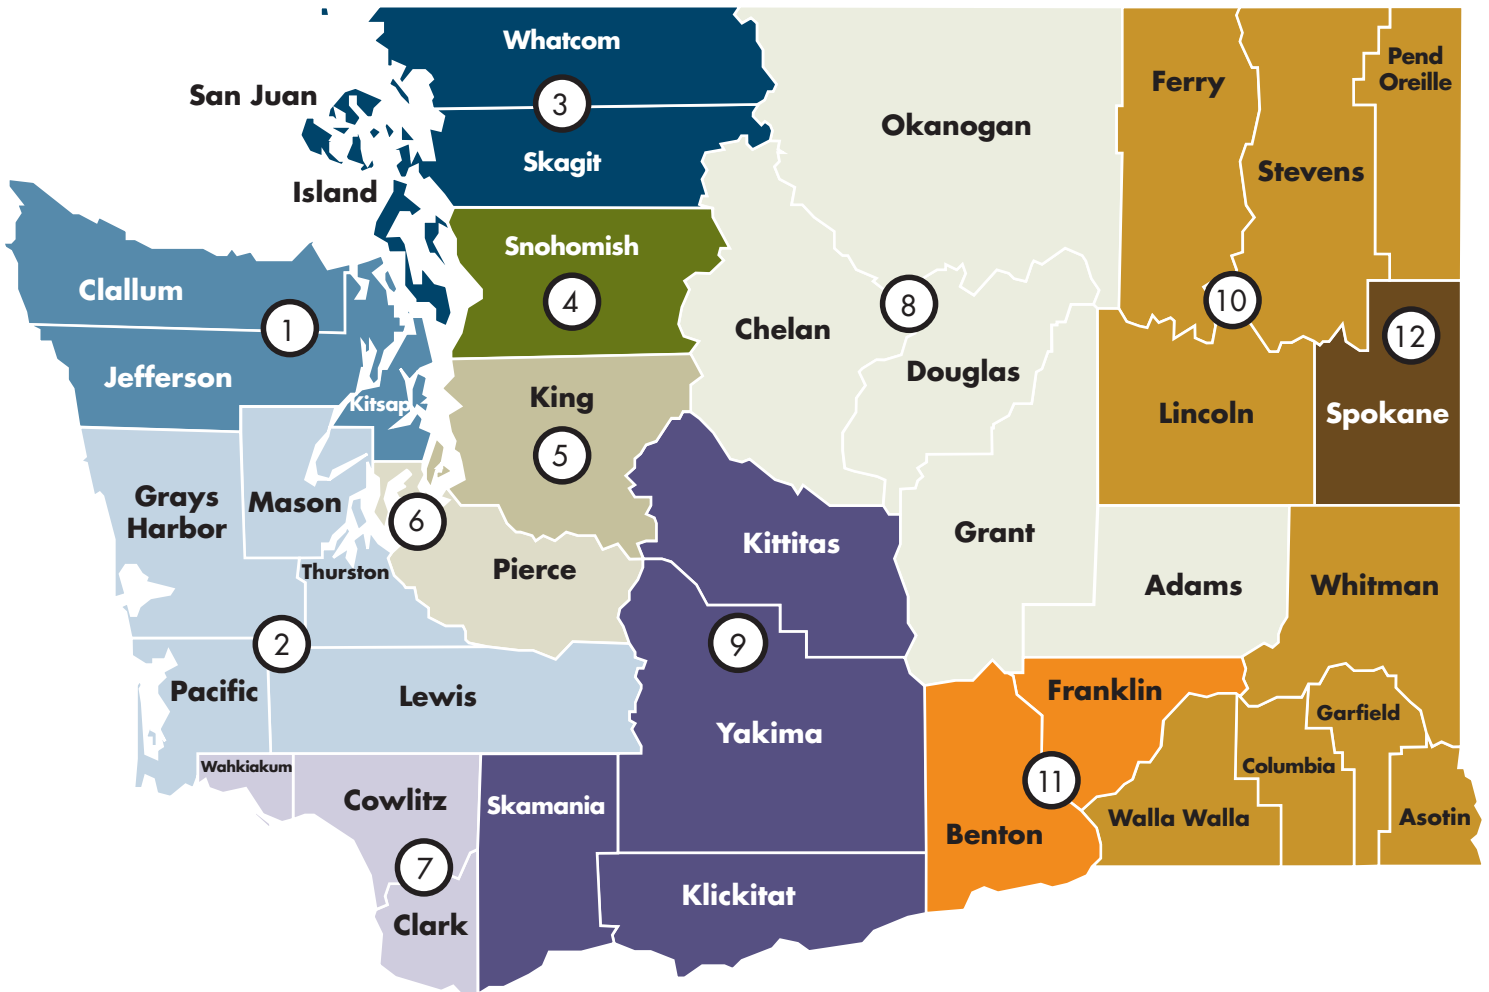

Washington State Workforce Development Areas

WDA 1 – Olympic Consortium
Clallam, Jefferson and Kitsap

WDA 2 – Pacific Mountain
Grays Harbor, Lewis, Mason, Pacific and Thurston

WDA 3 – Northwest Washington
Island, San Juan, Skagit and Whatcom

WDA 4 – Snohomish

WDA 5 – Seattle-King

WDA 6 – Tacoma-Pierce

WDA 7 – Southwest Washington
Clark, Cowlitz and Wahkiakum

WDA 8 – North Central Washington
Adams, Chelan, Douglas, Grant and Okanogan

WDA 9 – South Central Washington
Kittitas, Klickitat, Skamania and Yakima

WDA 10 – Eastern Washington
Asotin, Columbia, Ferry, Garfield, Lincoln, Pend Oreille, Stevens, Whitman and Walla Walla

WDA 11 – Benton-Franklin

WDA 12 – Spokane